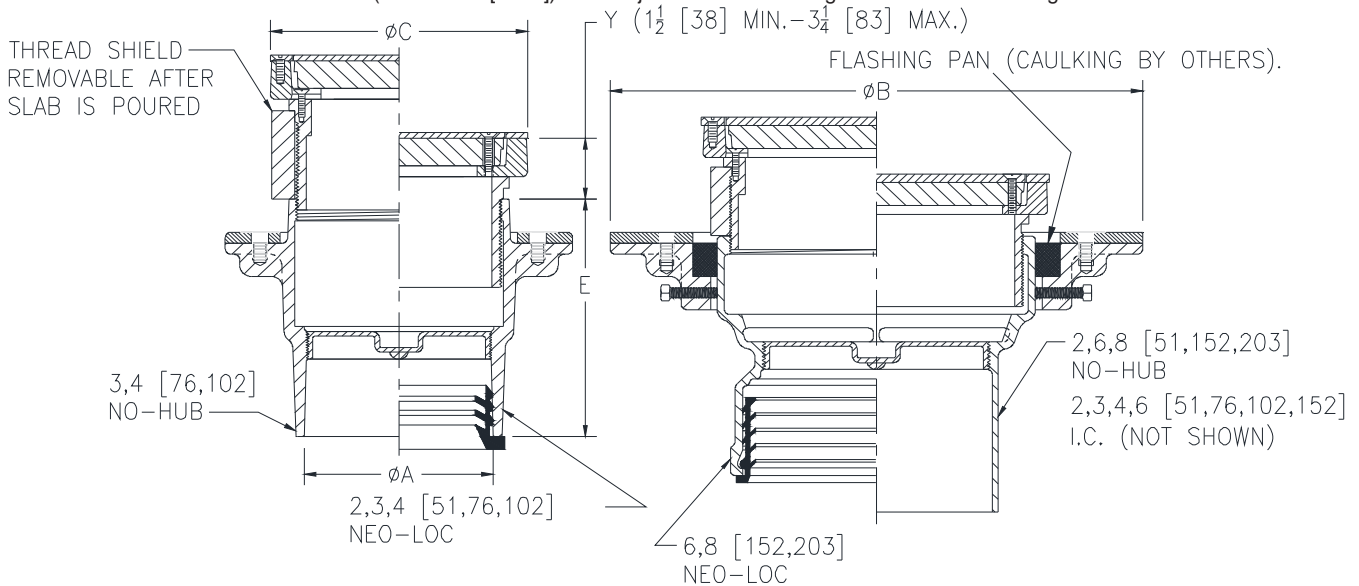

# ZN1400-HD-KC

SPECIFICATION SHEET

"LEVEL-TROL" ADJUSTABLE FLOOR CLEANOUT W/  
HEAVY-DUTY TOP AND ANCHOR FLANGE W/ CLAMP COLLAR

TAG \_\_\_\_\_

Dimensional Data (inches and [ mm ]) are Subject to Manufacturing Tolerances and Change Without Notice

Dimension In Inches[mm]				Approx. Wt. Lbs. [kg.]
A-Pipe Size	B	C	E	
Inside Caulk				
2 [51]	9-1/2 [241]	6-1/8 [156]	6-7/8 [175]	22 [10]
3 [76]	9-1/2 [241]	6-1/8 [156]	6-7/8 [175]	22 [10]
4 [102]	11-1/2 [292]	7-1/4 [184]	6-7/8 [175]	28 [13]
6 [152]	12-1/4 [292]	9-1/4 [235]	6-7/8 [175]	42 [19]
No-Hub				
2 [51]	7-1/2 [191]	4-1/8 [105]	4-5/8 [117]	12 [5]
3 [76]	7-1/2 [191]	5-1/8 [130]	5-3/8 [137]	12 [5]
4 [102]	7-1/2 [191]	5-1/8 [130]	5-3/8 [137]	14 [6]
6 [152]	11-1/2 [292]	8-1/4 [210]	4-3/4 [121]	37 [17]
8 [203]	12-1/4 [311]	9-1/4 [235]	7-1/2 [191]	47 [21]
Neo-Loc				
2 [51]	7-1/2 [191]	5-1/8 [130]	5-3/8 [137]	12 [5]
3 [76]	7-1/2 [191]	5-1/8 [130]	5-3/8 [137]	14 [6]
4 [102]	7-1/2 [191]	5-1/8 [130]	5-3/8 [137]	19 [9]
6 [152]	11-1/2 [292]	8-1/4 [210]	5-7/8 [149]	34 [15]
8 [203]	12-1/4 [311]	9-1/4 [235]	6-1/2 [165]	35 [16]

**ENGINEERING SPECIFICATION:** ZURN ZN1400-HD-KC "Level-Trol" Adjustable floor cleanout, Dura-Coated cast iron body, with gas and watertight ABS tapered thread plug, anchor flange with membrane flashing clamp collar and round, secured, scoriated heavy-duty polished nickel bronze top adjustable to finished floor .

**PIPE SIZE**

- 2,3,4,6 [51,76,102,152]
- 2,3,4,6,8 [51,76,102,152,203]
- 2,3,4,6,8 [51,76,102,152,203]

(Specify size/type) **OUTLET**

- \_\_\_ IC Inside Caulk
- \_\_\_ NH No-Hub
- \_\_\_ NL Neo-Loc

**'E' BODY HT. DIM.**