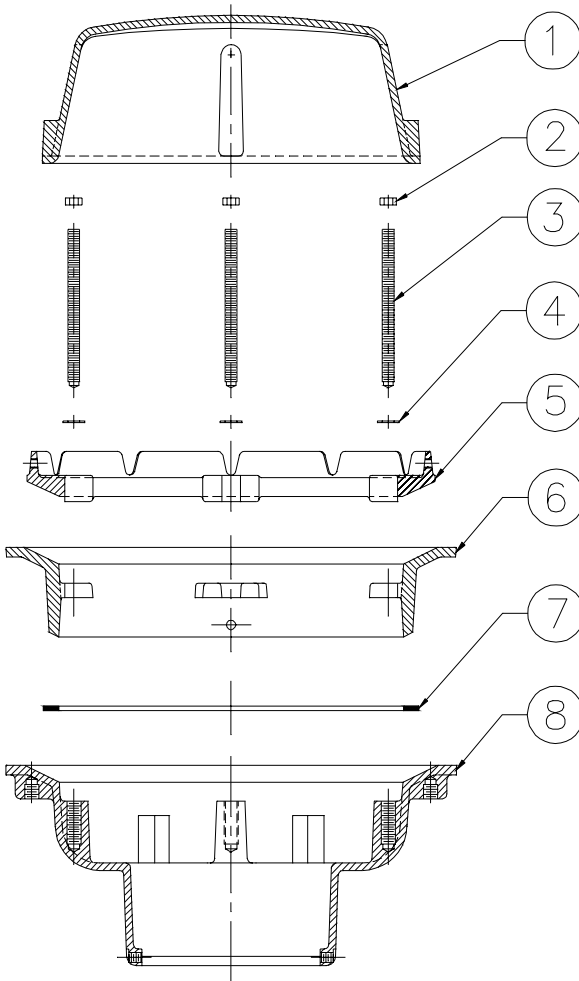

Z-121-E

12" DIAMETER ROOF DRAIN

EXPLODED PARTS LIST

Dimensional Data (inches and [mm]) are Subject to Manufacturing Tolerances and Change Without Notice

Z-121-E

PARTS LIST

Item	Name	Part Number	Quan.
1	Dome	50853	1
2	3/8 Hex Nut	14850	4
3	3/8 Stud	14861	4
4	3/8 Nom. Washer	14858	4
5	Clamp Collar	30004	1
6	Extension	31091	1
7	Gasket	21425	1
8	Body	24362	1

Form # RD23

Date: 9/12/01

C.N. No. 88074