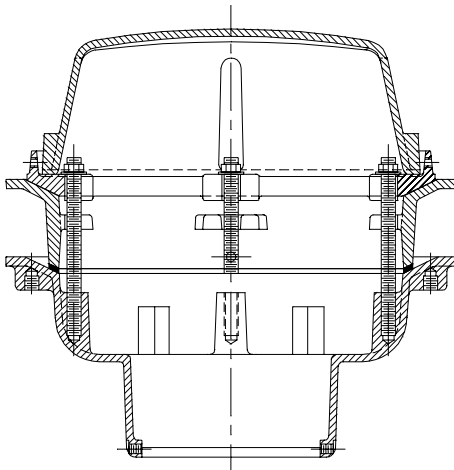

Z-121-E

12" DIAMETER ROOF DRAIN

EXPLODED PARTS LIST

Dimensional Data (inches and [mm]) are Subject to Manufacturing Tolerances and Change Without Notice

Z-121-E

PARTS LIST

Item	Name	Part Number	Quan.
1	Dome	50853	1
2	3/8 Hex Nut	14850	4
3	3/8 Stud	14861	4
4	3/8 Nom. Washer	14858	4
5	Clamp Collar	30004	1
6	Extension	31091	1
7	Gasket	21425	1
8	Body	24362	1