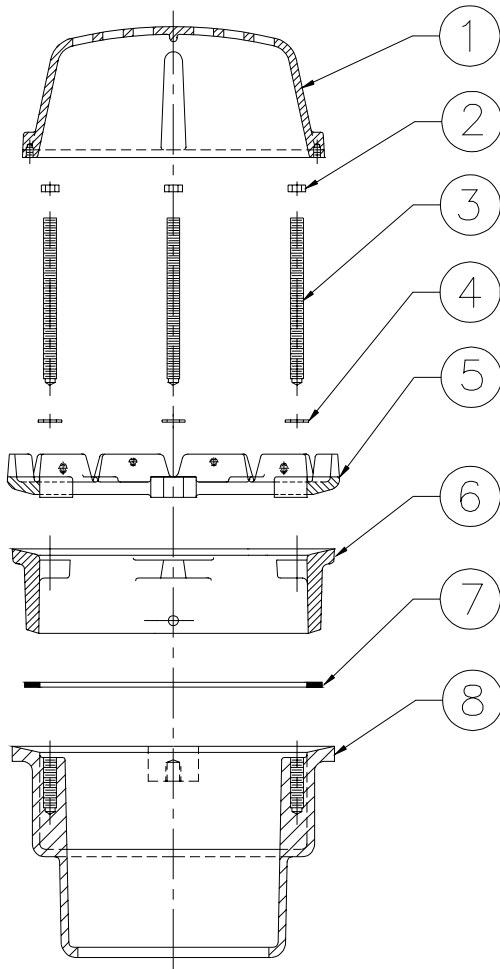

## 8" DIAMETER ROOF DRAIN

### EXPLODED PARTS LIST

Dimensional Data (inches and [ mm ]) are Subject to Manufacturing Tolerances and Change Without Notice

#### PARTS LIST

Item	Name	Part Number	Quan.
1	Dome	51159	1
2	3/8 Hex Nut	14850	4
3	3/8 Stud	14861	4
4	3/8 Nom. Washer	14858	4
5	Clamp Collar	30502	1
6	Extension	46927	1
7	Gasket	23454	1
8	Body	33277	1

Form # RD22