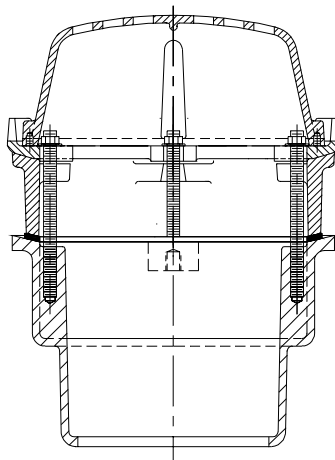

## 8" DIAMETER ROOF DRAIN

### EXPLODED PARTS LIST

Dimensional Data (inches and [ mm ]) are Subject to Manufacturing Tolerances and Change Without Notice

#### PARTS LIST

Item	Name	Part Number	Quan.
1	Dome	51159	1
2	3/8 Hex Nut	14850	4
3	3/8 Stud	14861	4
4	3/8 Nom. Washer	14858	4
5	Clamp Collar	30502	1
6	Extension	46927	1
7	Gasket	23454	1
8	Body	33277	1

Form # RD22