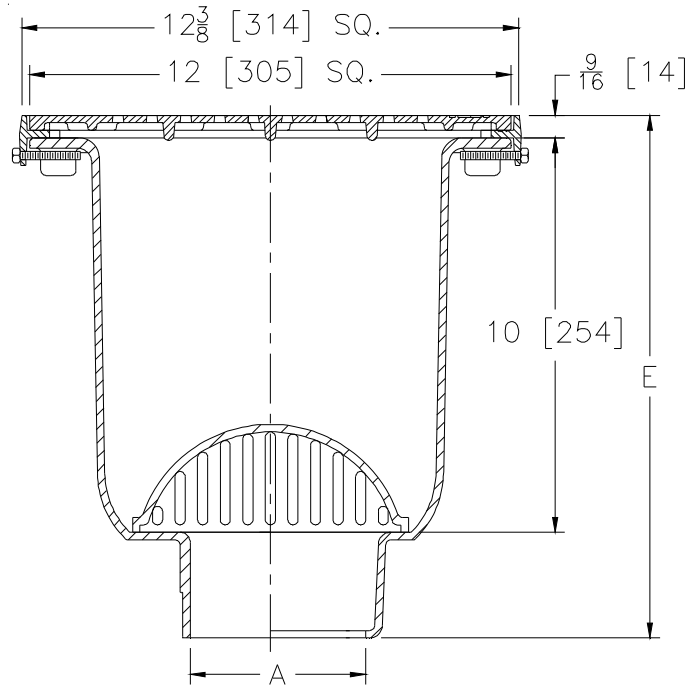

ZN1902-HP

12-3/8 x 12-3/8 [314 x 314] A.R.E. SANI-FLOR RECEPTOR
 10 [254] SUMP DEPTH W/ N.B. FRAME W/
 HEEL-PROOF GRATE

SPECIFICATION SHEET

TAG _____

Dimensional Data (inches and [mm]) are Subject to Manufacturing Tolerances and Change Without Notice

A - Pipe Size In. [mm]	Approx Wt. Lbs. [kg]	Grate Open Area Sq. In. [cm ²]
2, 3, 4 [51, 76, 102]	36 [16]	18 [115]

ENGINEERING SPECIFICATION: ZURN ZN1902-HP

Sani-Flor Receptor 12-3/8" x 12-3/8" x 10" [314mm x 314mm x 254mm] deep cast iron body with white acid resisting porcelain enamel interior, black ground enamel exterior coating, with nickel bronze frame and heel-proof grate, complete with white ABS anti-splash interior bottom dome strainer.

OPTIONS (Check/specify appropriate options)

PIPE SIZE

- 3, 4 [76, 102]
- 2, 3, 4 [51, 76, 102]
- 2, 3, 4 [51, 76, 102]

(Specify size/type) OUTLET

- _____ IC Inside Caulk
- _____ NH No-Hub
- _____ NL Neo-Loc

'E' BODY HT. DIMENSION

- 13-1/8 [333]
- 13-1/8 [333]
- 12-1/2 [318]

PREFIXES

___ ZN Cast Iron Body w/ White A.R.E. Interior, 12-3/8 [314] Square N.B. Frame & Full Grate w/ 1/4 [6] Slotted Openings.*

SUFFIXES