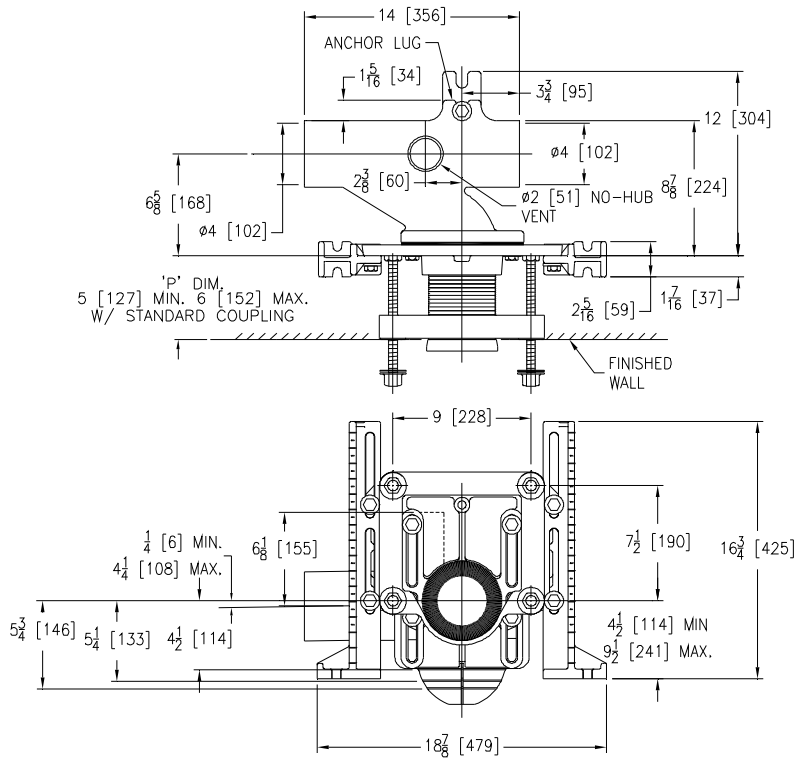

Z1203-N-45

ADJUSTABLE HORIZONTAL SIPHON JET NO-HUB W/ FINISHING FRAME

SPECIFICATION SHEET

TAG _____

Dimensional Data (inches and [mm]) are Subject to Manufacturing Tolerances and Change Without Notice

Product Number	Approx. Wt. Lbs. [kg]
Z1203-NL4-45	67 [30]
Z1203-NR4-45	

Note:

1. Min. 'P' Dim. Obtainable = 2 [51] with cut standard coupling
2. Feet bolted to floor using min. 1/2 [13] dia. bolts and back slots on carrier feet.
3. Back anchor foot required for secure installation.

ENGINEERING SPECIFICATION: ZURN Z1203-N()4-45

Adjustable, horizontal siphon jet water closet "Rigid System" with 4" [102mm] No-Hub connections. Complete with Dura-Coated cast iron right or left hand main fitting, with 2" [51mm] vent, adjustable gasketed faceplate, universal floor mounted foot supports, finishing frame, corrosion resistant adjustable ABS coupling with integral test cap, fixture bolts, trim, stud protectors, rear anchor tie down and bonded "Neo-Seal" gasket.

OPTIONS (Check/specify appropriate options)

- _____ Z1203-NR4-45 4 [102] No-Hub Right Hand Inlet with Flow to Left
- _____ Z1203-NL4-45 4 [102] No-Hub Left Hand Inlet with Flow to Right

PREFIXES

- _____ Z D.C.C.I. System with Zurn "ZZ" Adjustable Coupling*
- _____ ZQ D.C.C.I. System with NPT Faceplate, Non-Adjustable Coupling