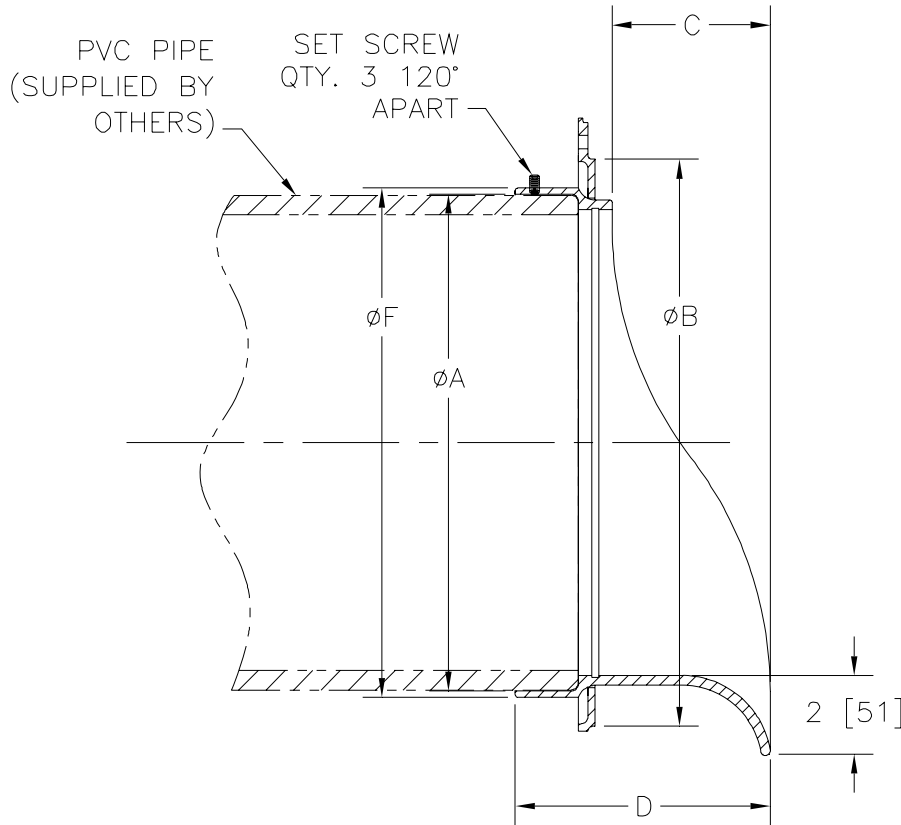

# Z199-PVC

## DOWNSPOUT NOZZLE FOR PVC CONNECTION

TAG \_\_\_\_\_

Dimensional Data (inches and [ mm ]) are Subject to Manufacturing Tolerances and Change Without Notice

Pipe Size	Dimensions in inches					Approx.
	A	B	C	D	F	Wt. Lbs. [kg]
2 [51]	2 15/32 [63]	4 1/2 [114]	2 5/8 [67]	4 1/2 [114]	2 13/16 [71]	5 [2]
3 [76]	3 9/16 [90]	5 1/2 [140]	2 5/8 [67]	4 1/2 [114]	3 15/16 [100]	6 [3]
4 [102]	4 9/16 [116]	6 5/8 [102]	2 43/64 [69]	4 1/2 [114]	4 15/16 [125]	7 [3]
5 [127]	5 11/16 [144]	7 5/8 [194]	3 1/16 [78]	4 59/64 [125]	6 1/16 [154]	12 [5]
6 [152]	6 3/4 [171]	8 5/8 [219]	3 3/32 [79]	4 59/64 [125]	7 1/8 [181]	13 [6]
8 [203]	8 23/32 [221]	10 5/8 [270]	2 31/32 [75]	4 59/64 [125]	9 1/8 [232]	14 [6]
10 [254]	10 13/16 [275]	12 5/8 [321]	3 1/2 [89]	5 53/64 [148]	11 5/32 [283]	15 [7]
12 [305]	12 13/16 [325]	14 5/8 [371]	4 5/64 [104]	6 13/32 [163]	13 5/32 [334]	18 [8]

**ENGINEERING SPECIFICATION: ZURN ZANB199-PVC**

Downspout Nozzle, All nickel bronze body, PVC slip-on inlet and decorative face of wall flange and outlet nozzle.

**OPTIONS** (Check/specify appropriate options)

**PIPE SIZE**

2 thru 6, 8, 10, 12 [51 thru 152, 203, 254, 305]

(Specify size/type) **OUTLET**

\_\_\_\_ PVC PVC Connection

**PREFIXES**

- \_\_\_\_ ZANB All Nickel Bronze Body\*
- \_\_\_\_ ZAB All Polished Bronze Body
- \_\_\_\_ ZARB All Plain Bronze Body