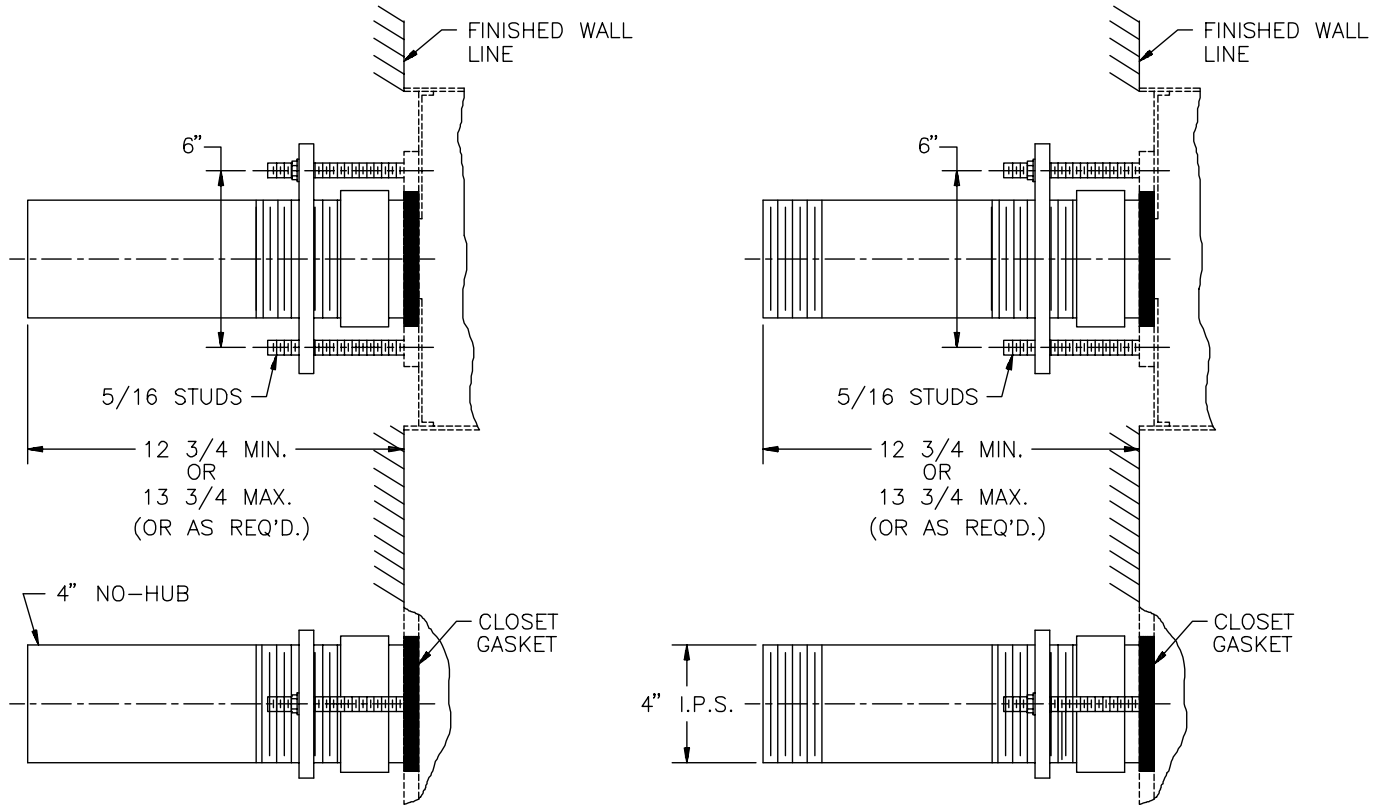

# Z-1210-PB OUTLET CONNECTION FOR PENAL TYPE FIXTURES

TAG \_\_\_\_\_

Dimensions Subject to Manufacturing Tolerances

**ENGINEERING SPECIFICATION: ZURN Z-1210-PB Outlet for Penal Type Fixtures** - "Dura-Coated" cast iron adjustable coupling, flange and hardware for floor mounted back outlet closet complete with "Neo-Seal" gasket and cement.

**OPTIONS** (Check/specify appropriate options)

- \_\_\_\_\_ No-Hub
- \_\_\_\_\_ I.P.S.

**SUFFIXES**

- \_\_\_\_\_ -G Galvanized
- \_\_\_\_\_ Longer or Shorter Coupling (Specify) \_\_\_\_\_

REV.	DATE: 11/12/93	C.N. NO. 69391
DWG. NO. 57975	PRODUCT NO. Z-1210-PB	