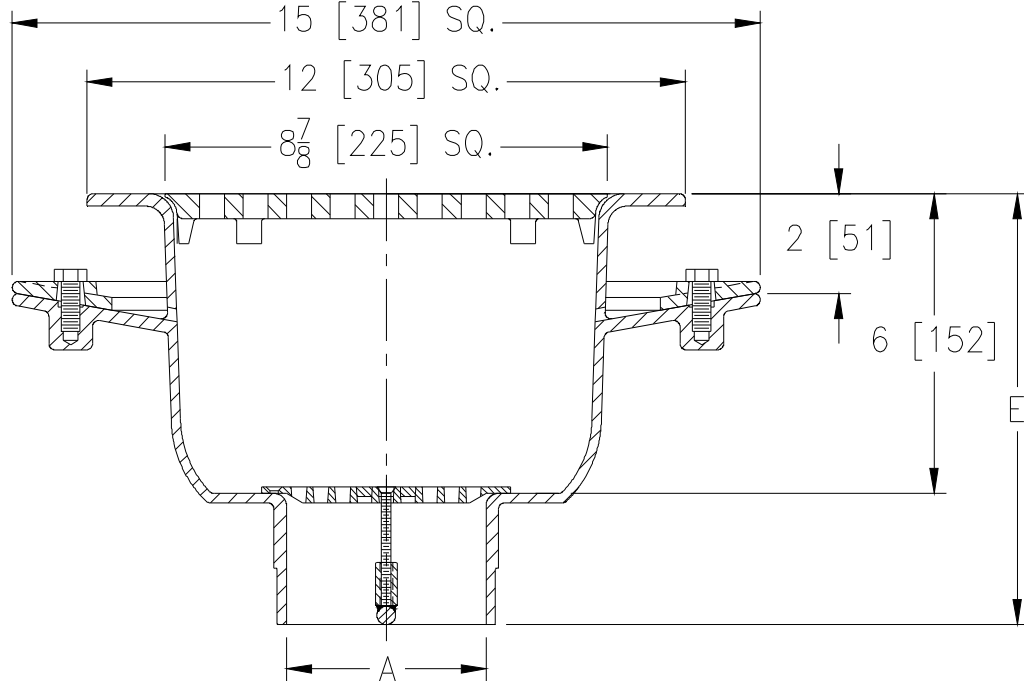

Z1900-KC-VPS

12 x 12 [305 x 305] A.R.E. SANI-FLOR RECEPTOR 6 [152] SUMP **SPECIFICATION SHEET**
 DEPTH W/ SEEPAGE FLANGE AND CLAMP COLLAR, TAG _____
 VANDAL-PROOF FLAT BOTTOM STRAINER & LOCKDOWN BAR

Dimensional Data (inches and [mm]) are Subject to Manufacturing Tolerances and Change Without Notice

A Pipe Size In [mm]	Approx Wt. Lbs. [kg]	Grate Open Area Sq. In. [cm ²]
3,4 [76,102]	32 [15]	31 [200]

ENGINEERING SPECIFICATION: ZURN Z1900-KC-VPS

Sani-Flor receptor 12" x 12" x 6" [305mm x 305mm x 152mm] deep cast iron body with seepage flange and clamp collar, square slotted light-duty grate, with white acid resisting porcelain enamel interior and top, black ground enamel exterior coating, and internal vandal-proof flat bottom bronze strainer with lockdown bar.

OPTIONS (Check/specify appropriate options)

PIPE SIZE

3,4 [76,102]

(Specify size) OUTLET

___ NH No-Hub

'E' BODY HT. DIMENSION

Z 8-5/8 [219]
ZN/ZS 9-1/8 [232]

PREFIXES

- ___ Z Cast Iron Body with White A.R.E. Interior*
- ___ ZN Cast Iron Body with White A.R.E. Interior, 12-1/2 [318] Square Nickel Bronze Frame and Full Grate with 1/2 [13] Square Openings
- ___ ZS Cast Iron Body with White A.R.E. Interior, 12-1/2 [318] Square Stainless Steel Frame and Full Grate with 1/2 [13] Square Openings