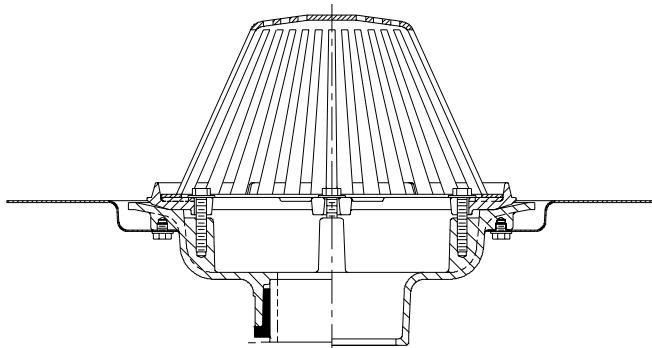

Z100-DP

15" DIAMETER TOP-SET® ROOF DRAIN

EXPLODED PARTS LIST

Dimensional Data (inches and [mm]) are Subject to Manufacturing Tolerances and Change Without Notice

Z100-DP PARTS LIST

Item	Name	Part Number	Quan.
1	Dome	56816	1
2	3/8 Hex Bolt	26050	4
3	3/8 Nom. Washer	14858	4
4	Clamp Collar	29480	1
5	Body	31421	1
6	Top-Set® Deck Plate	66372	1
7	3/8 Nom. Washer	14858	4
8	3/8 Hex Bolt	26050	4