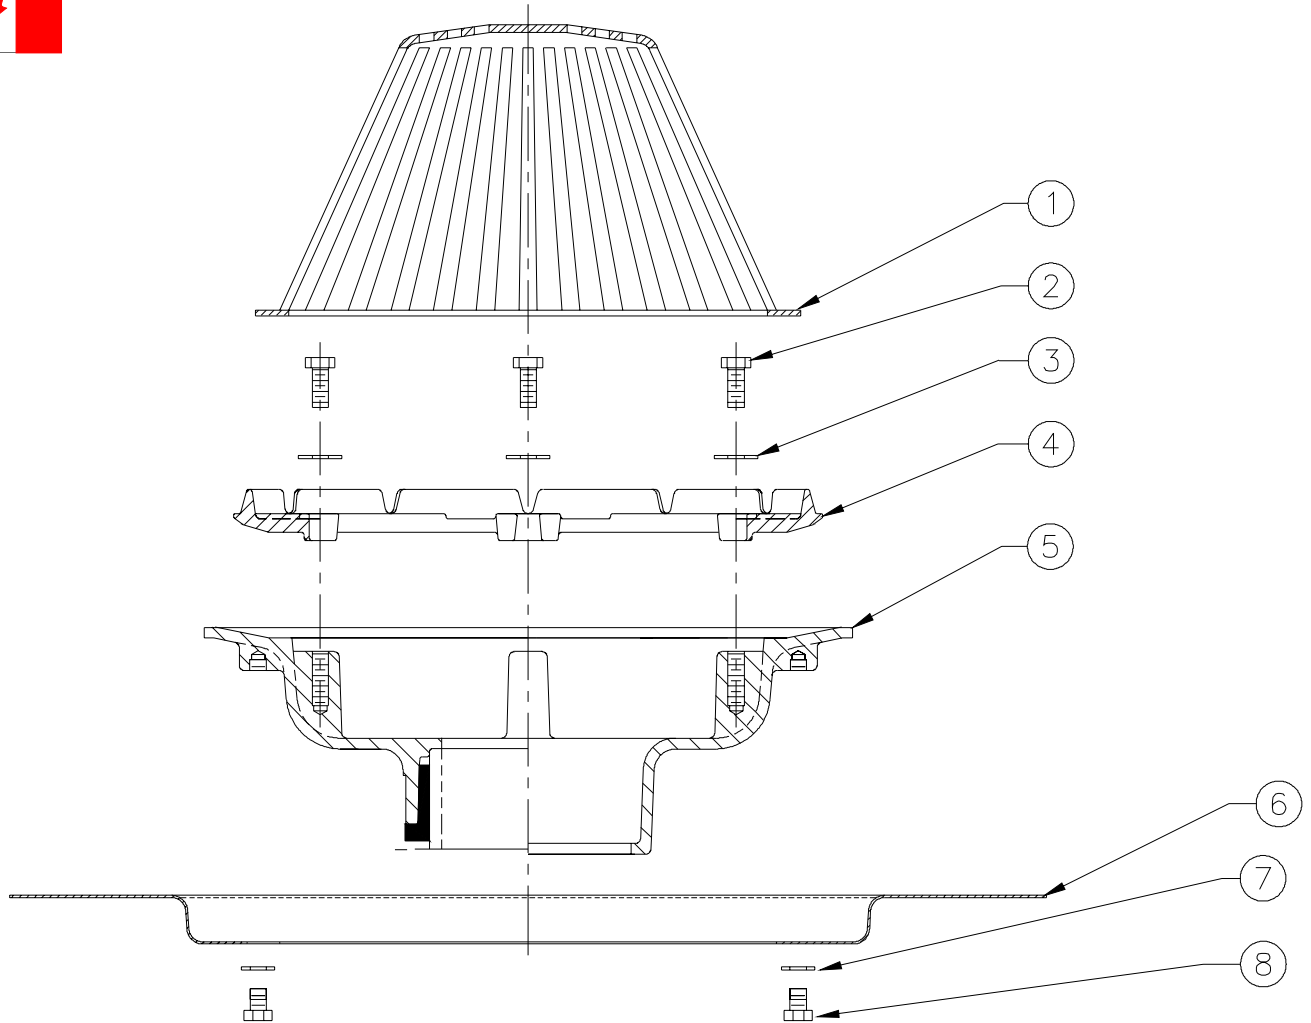

Z100-DP

15" DIAMETER TOP-SET® ROOF DRAIN

EXPLODED PARTS LIST

Dimensional Data (inches and [mm]) are Subject to Manufacturing Tolerances and Change Without Notice

Z100-DP PARTS LIST

Item	Name	Part Number	Quan.
1	Dome	56816	1
2	3/8 Hex Bolt	26050	4
3	3/8 Nom. Washer	14858	4
4	Clamp Collar	29480	1
5	Body	31421	1
6	Top-Set® Deck Plate	66372	1
7	3/8 Nom. Washer	14858	4
8	3/8 Hex Bolt	26050	4

Form # RD55

Date: 5/4/04

C.N. No. 92152

Rev.